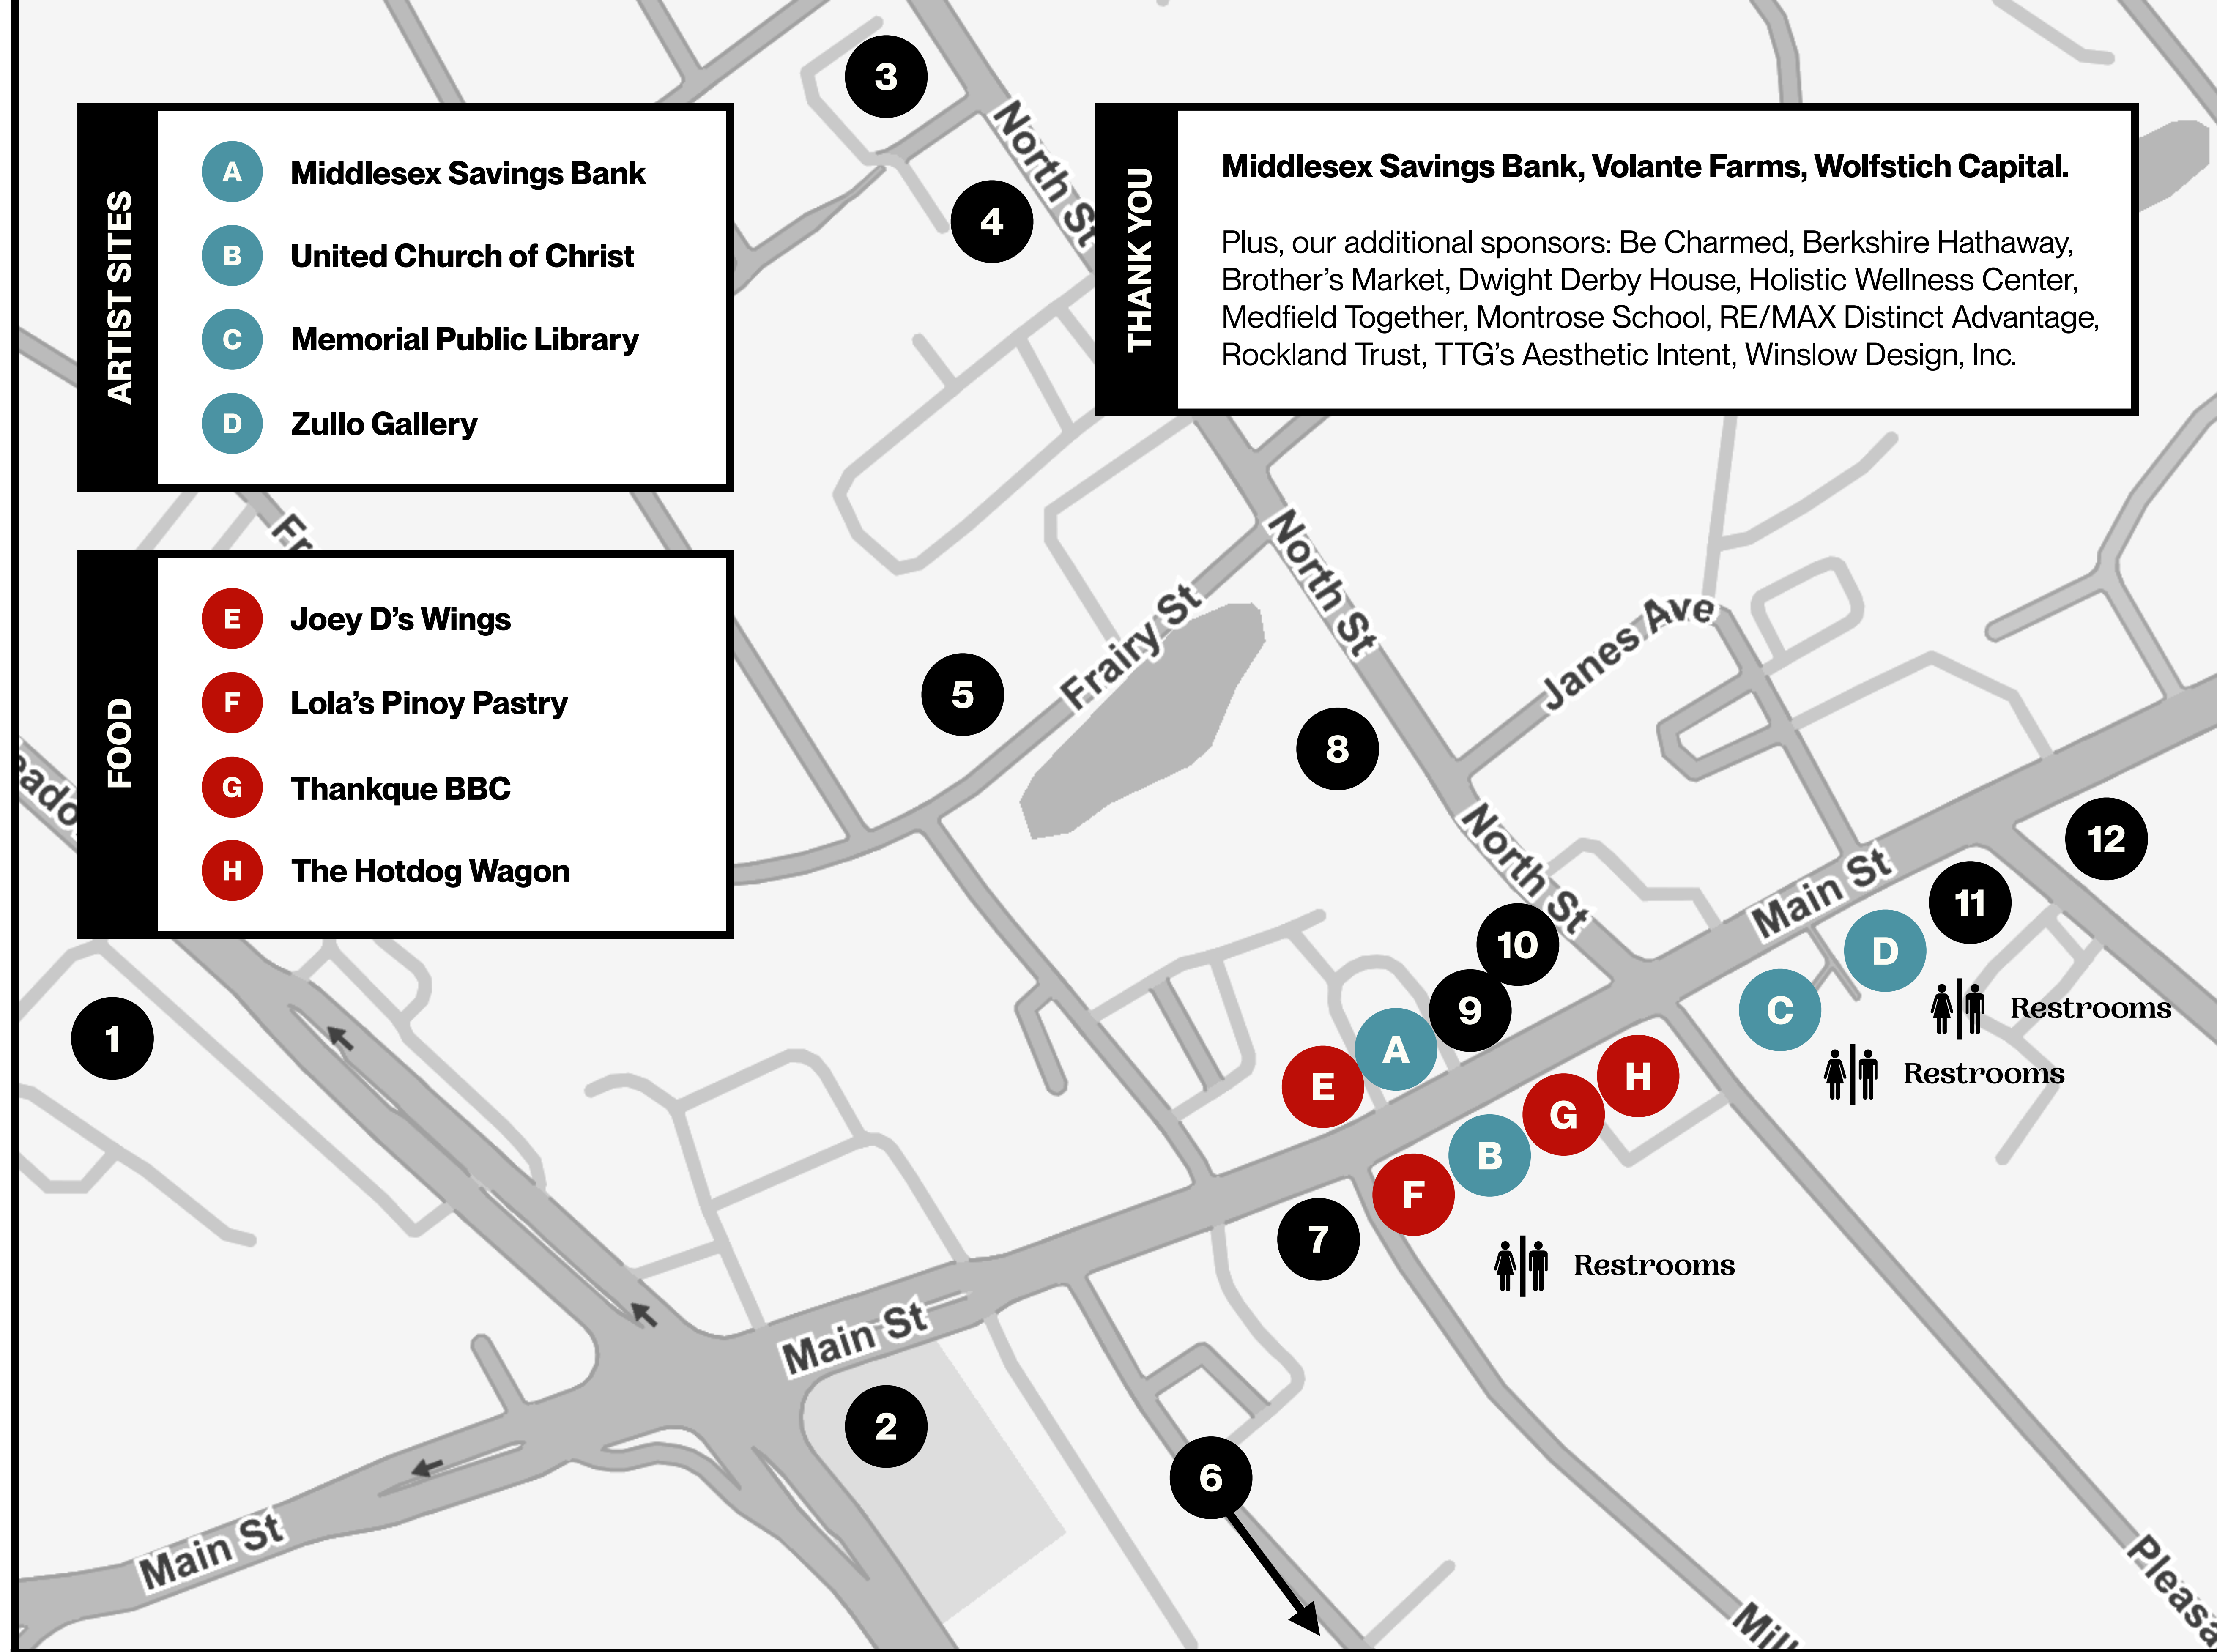

10th Annual Holiday Stroll

Presented by Bellforge Arts Center

- 1 **Holistic Wellness Center**
  Wellness offerings
- 2 **Baxter Park**
  MEMO tree lighting
- 3 **Rockland Trust**
  Photos with Frosty
- 4 **Be Charmed**
  Cookies & totes
- 5 **Dwight-Derby House**
  Santa Clause
- 6 **TTG's Aesthetic Intent**
  Writing letters to Santa
- 7 **Park Street Books**
  Medfield Together
- 8 **First Parish UU Church**
  Holiday movie
- 9 **Berkshire Hathaway**
  Hot chocolate
- 10 **RE/MAX Distinct Advantage**
  Reindeer food
- 11 **Brothers Market**
  Hot Chocolate & Cookies
- 12 **First Baptist Church**
  Kids crafts

1. **ARTIST SITES**
2. A Middlesex Savings Bank
   - B United Church of Christ
   - C Memorial Public Library
   - D Zullo Gallery

1. **FOOD**
2. E Joey D's Wings
   - F Lola's Pinoy Pastry
   - G Thankque BBC
   - H The Hotdog Wagon

THANK YOU

Middlesex Savings Bank, Volante Farms, Wolfstich Capital.

Plus, our additional sponsors: Be Charmed, Berkshire Hathaway, Brother's Market, Dwight Derby House, Holistic Wellness Center, Medfield Together, Montrose School, RE/MAX Distinct Advantage, Rockland Trust, TTG's Aesthetic Intent, Winslow Design, Inc.

Schedule of Events

4-9pm Artists' Work for Sale at the Middlesex Savings Bank, Library, United Church of Christ (UCC) and Zullo Gallery

4pm RE/MAX Distinct Advantage whimsical reindeer food making station while supplies last and carolers
4:30-6:30pm

4-6pm First Baptist Church kids ages 3+ make crafts for holiday gift giving and a living nativity and petting zoo

4-8pm Holistic Wellness Center Trunk show featuring Nugent Jewelry, mini chair massages sessions, Ayurvedic drink samples, including sipping chocolate

4-9pm Needham Bank hosts Angel Run bib pick up

4-9pm Be Charmed Solette pop up, complimentary cookies, and a FREE Scout Shopper Tote with any $50+ purchase

4:30-6pm Trills 'n Chills 15 minute a cappella performances by youth vocalists led by instructor Eva Kendrick

4-9pm Dwight Derby House hosts Santa and Mrs. Claus, gift shop is open

5-8pm UCC free classic Christmas films

5-8pm First Parish UU Church free outdoor holiday movie classics, holiday treats and a station for writing and mailing letters to Santa

6:30pm MEMO's outdoor tree lighting ceremony at Baxter Park

Medfield Public Library
4-6:30pm Children's craft in the children's room

4-8pm Medfield TV immerse yourself in a winter wonderland scene through green screen magic

4-8pm Medfield Afterschool Program (MAP) make-and-take winter crafts for children plus custom MAP ornaments

4:30-5:15pm Ho-Ho-Hocus Pocus enjoy winter magic Mike Bent of AbraKidabra in the lower level meeting room

Park Street Books
4-7pm Medfield Together hosts an evening of kids' crafts celebrating diverse cultures at the Pottery Place

10th Annual Holiday Stroll

Presented by Bellforge Arts Center

Thank you to our sustaining sponsors: Middlesex Savings Bank, Volante Farms, and Wolfstich Capital; and supporters: Be Charmed, Berkshire Hathaway, Brothers Market, Dwight Derby House, Holistic Wellness Center, Medfield Together, Montrose School, Rockland Trust, RE/MAX Distinct Advantage, TTG's Aesthetic Intent, and Winslow Design.