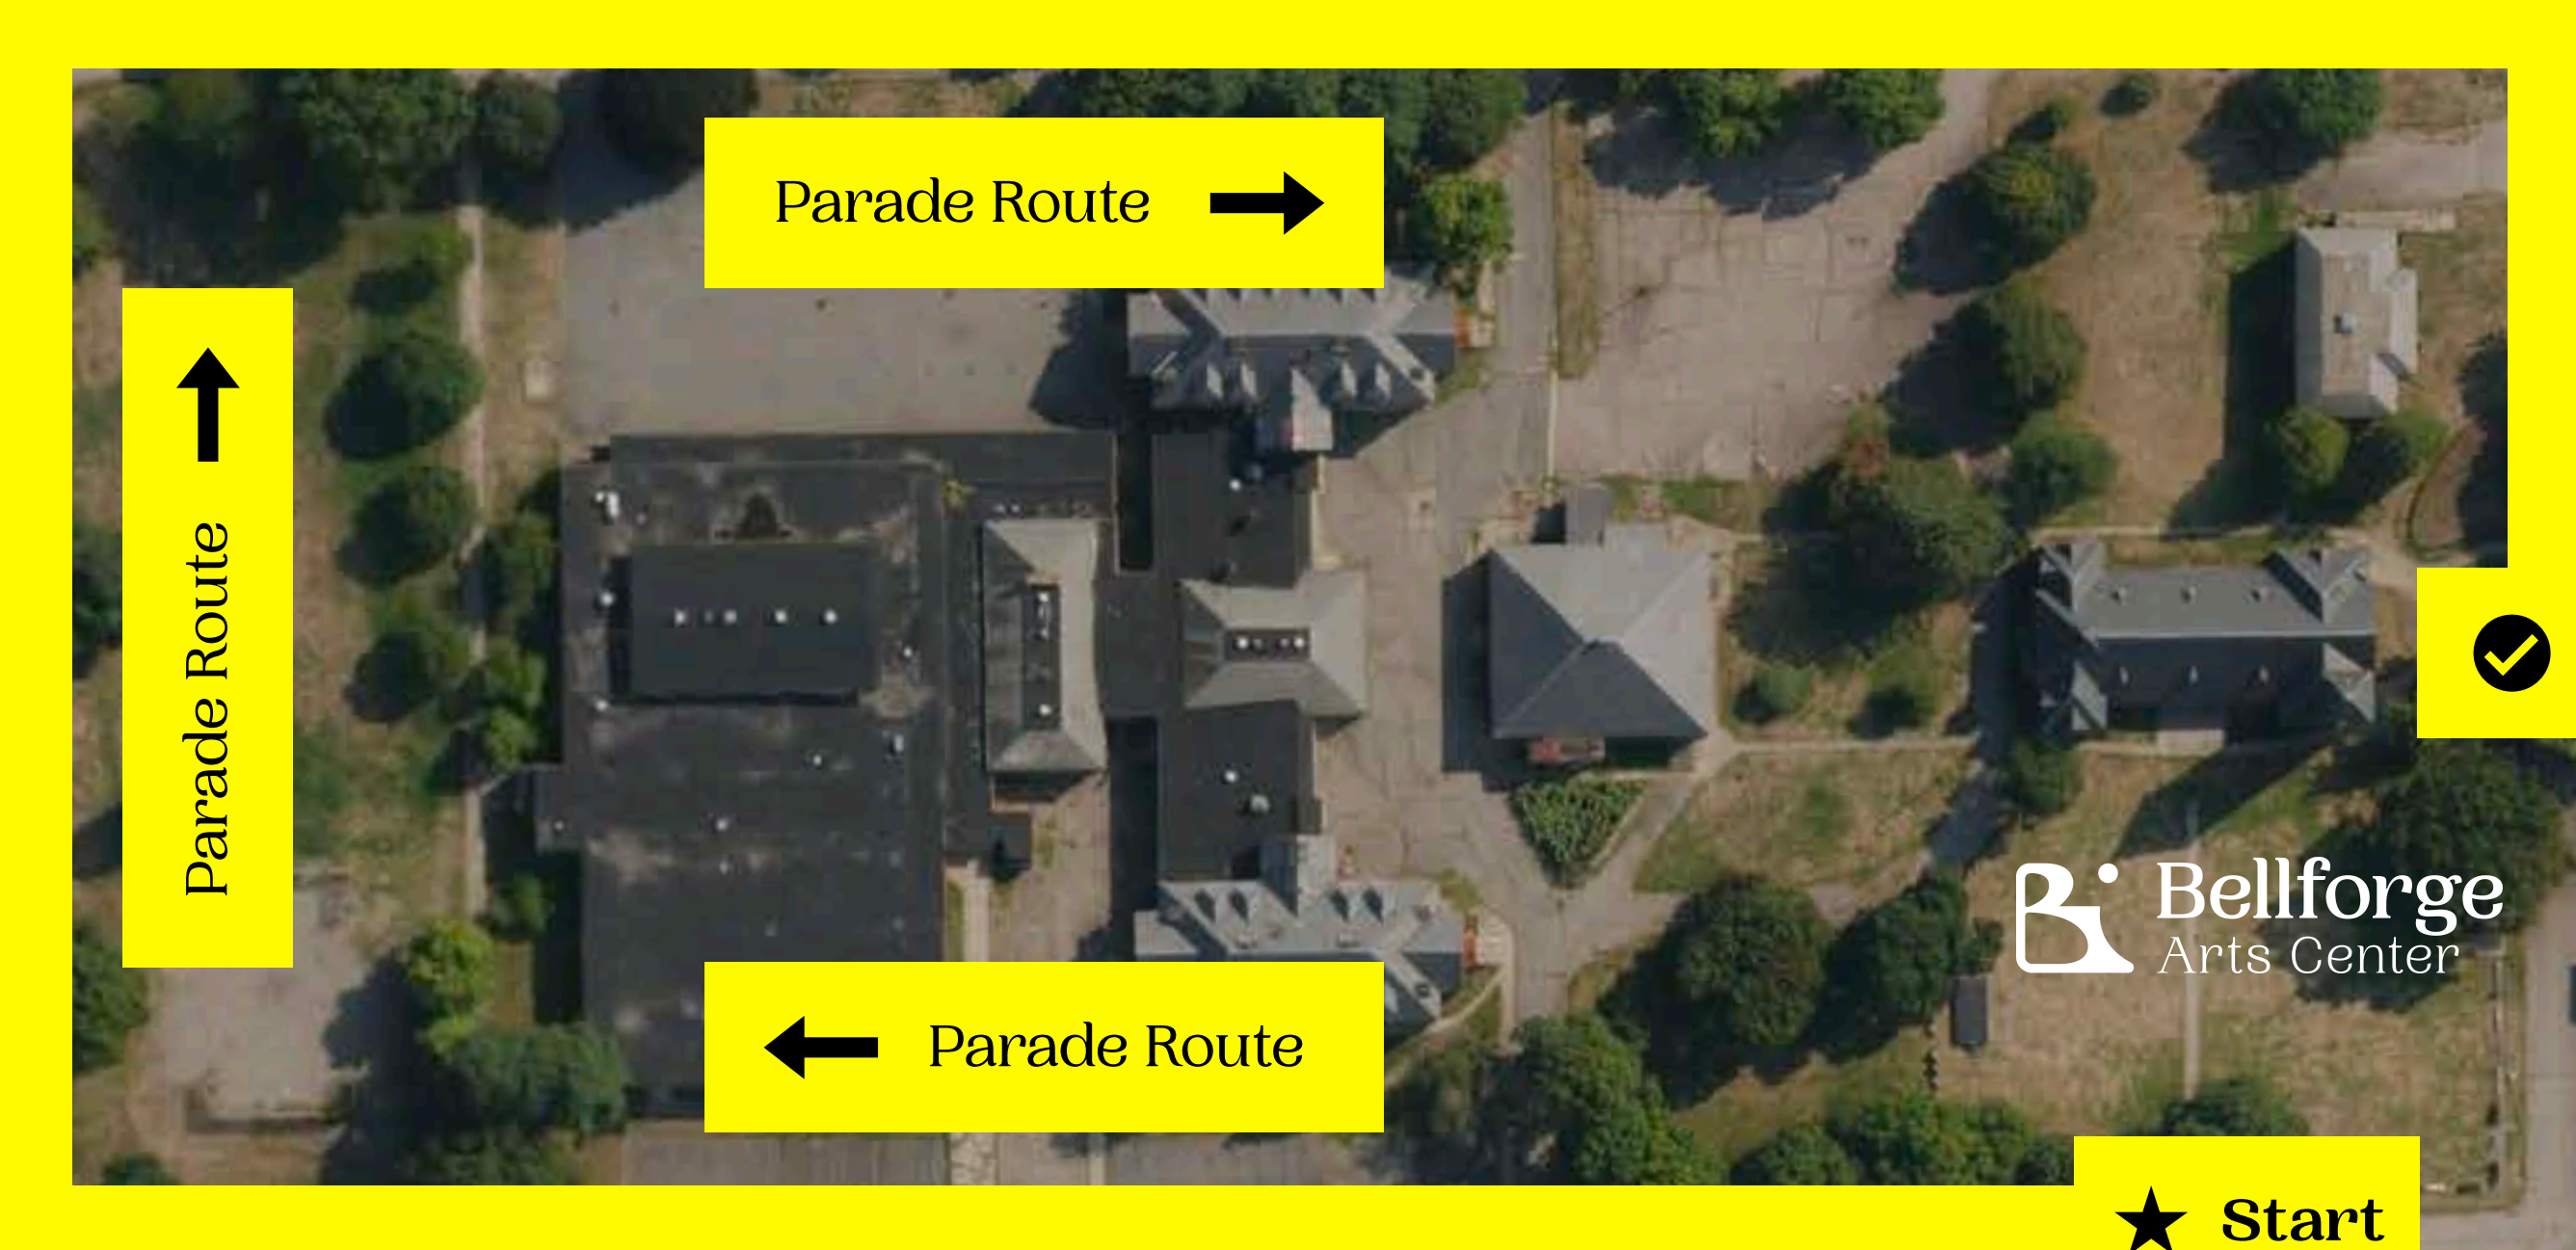

Sat, March 23, 6:00pm-7:30pm
**Illuminate:
 Lantern Parade
 & Festival**
 Please bring a flashlight.

Parade Route →

↑
Parade Route

← Parade Route

✓ Finish

Bellforge Arts Center

★ Start

↑
Garden St

Entrance & Event Parking
 Once parked, walk up Garden St (there are no street signs) towards the Chapel.